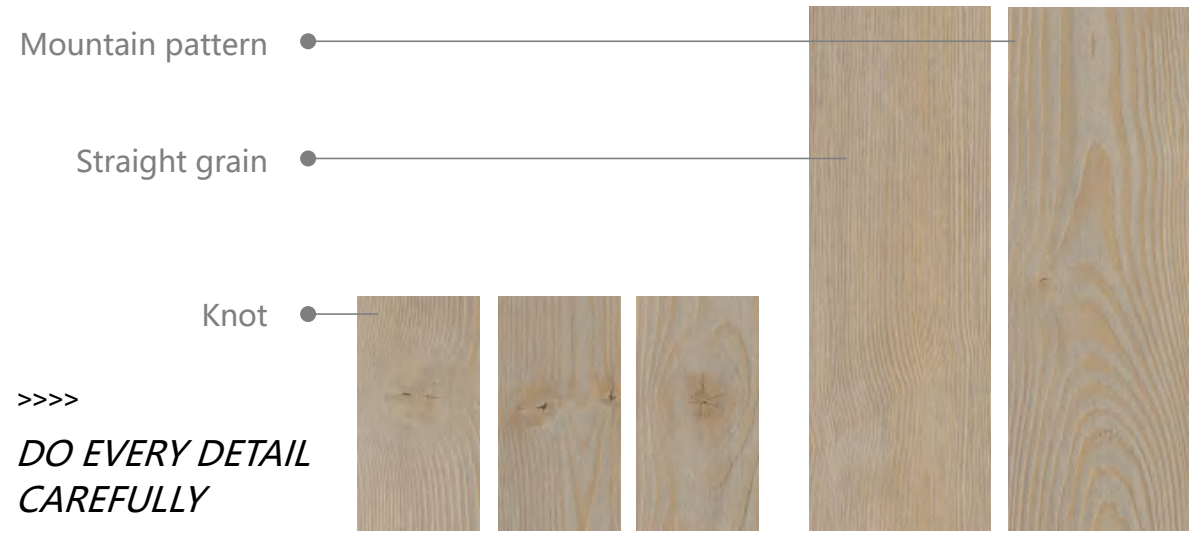

VL89045L

Layout Size:984x1570mm

THE COLOR WE RECOMMEND

003 ● #483e36   008 ● #918e89   011 ● #a3a3a3

006

— Sample colours are considered indicative —