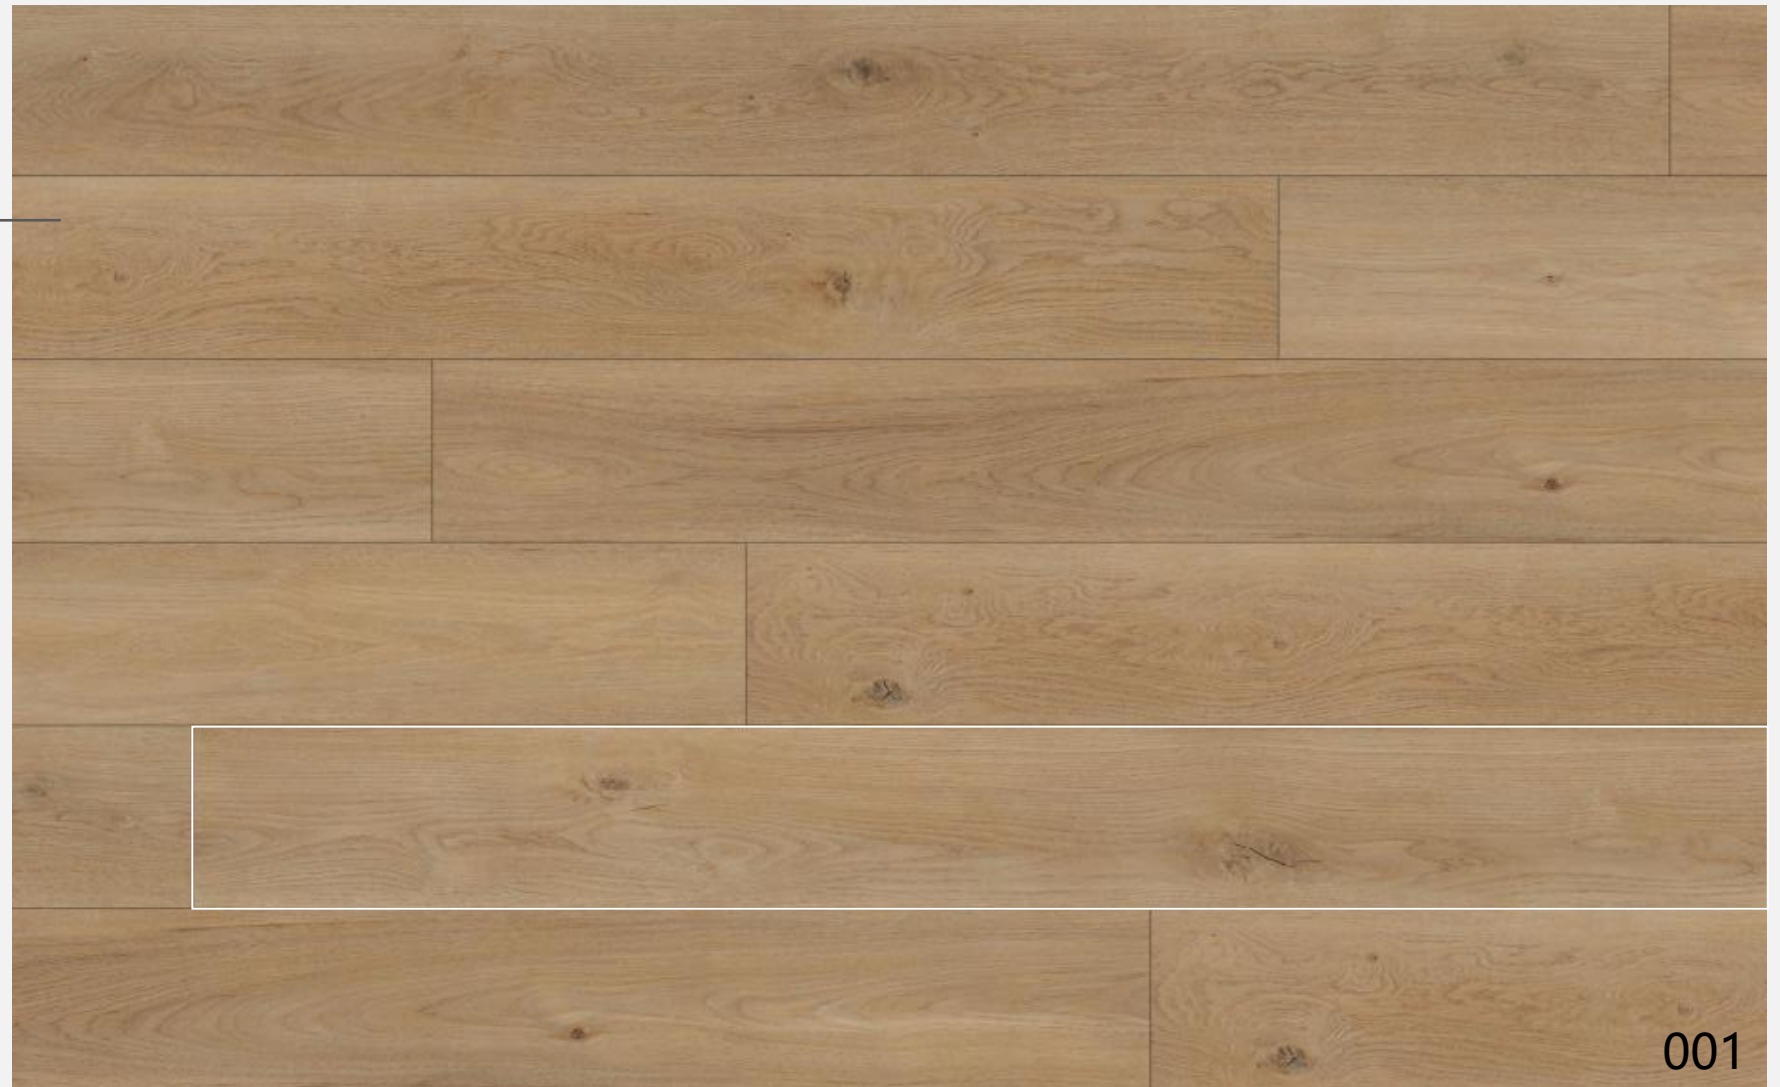

Flooring size:7.25x48"

**Recommended colors**

Layout size: 984x1570mm

**VL88236L-001**

**MONNAIE  
HICKORY**

**VL88236L**

Flooring size:7.25x60"

**Recommended colors**