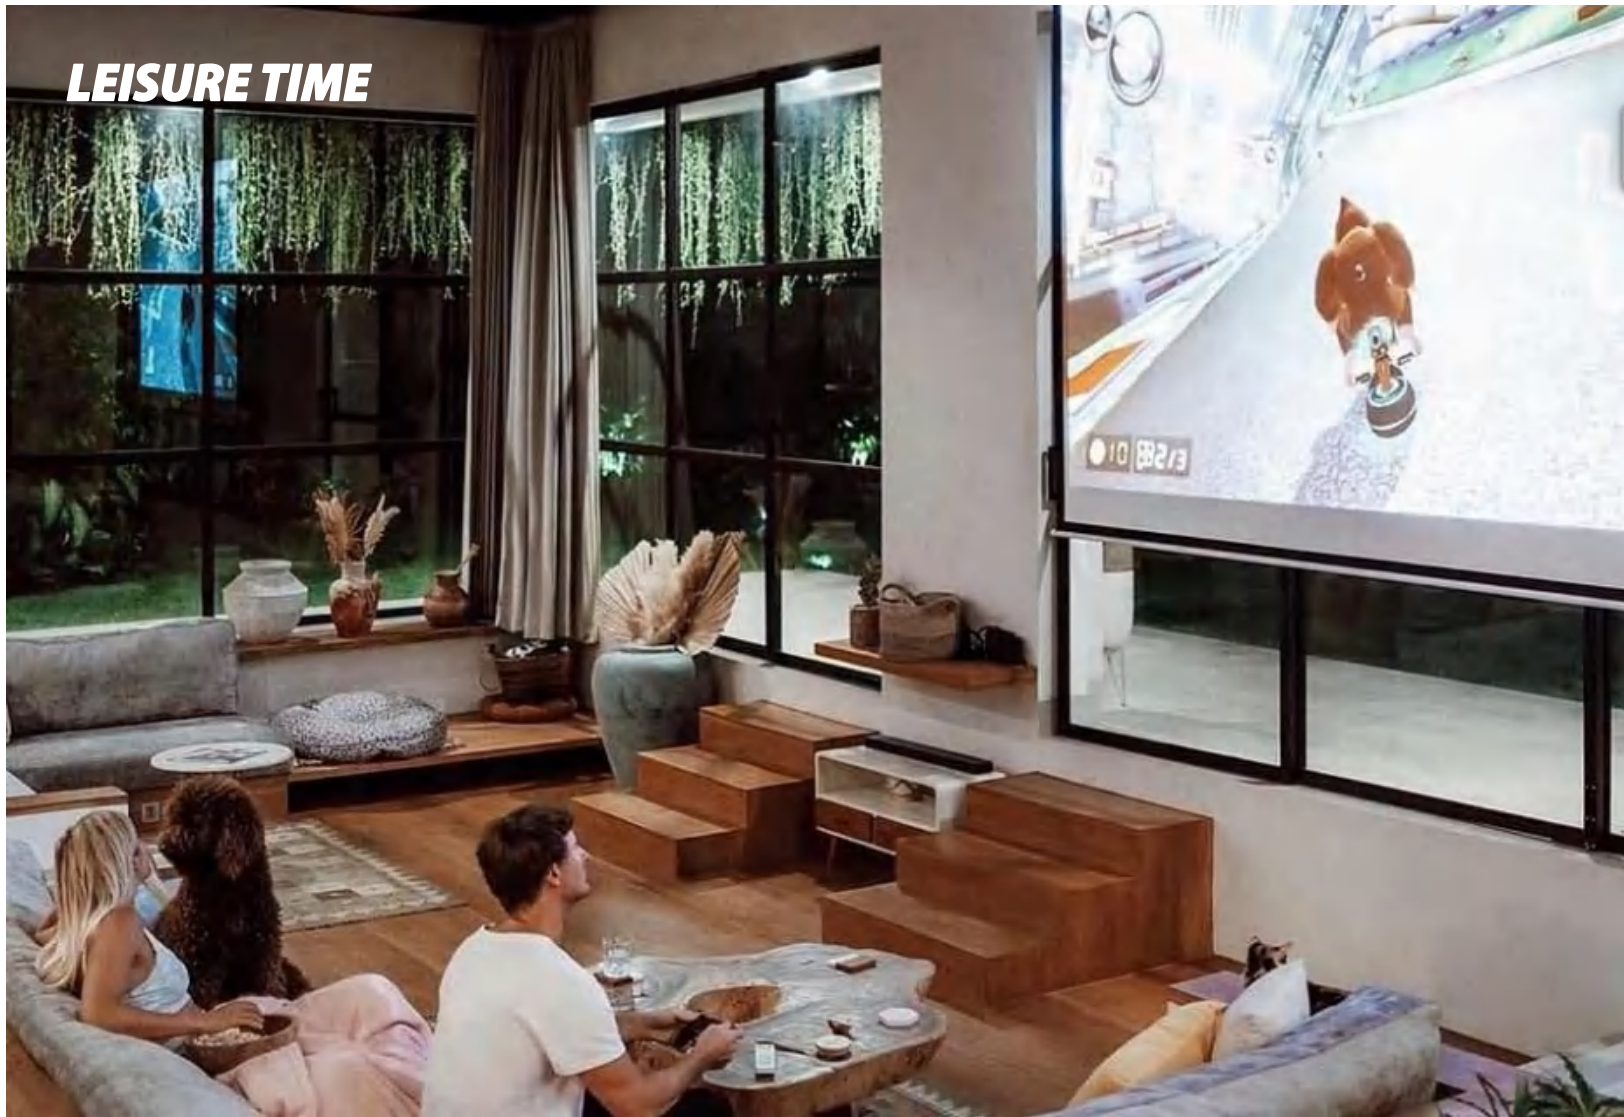

Variance in Color & Tone