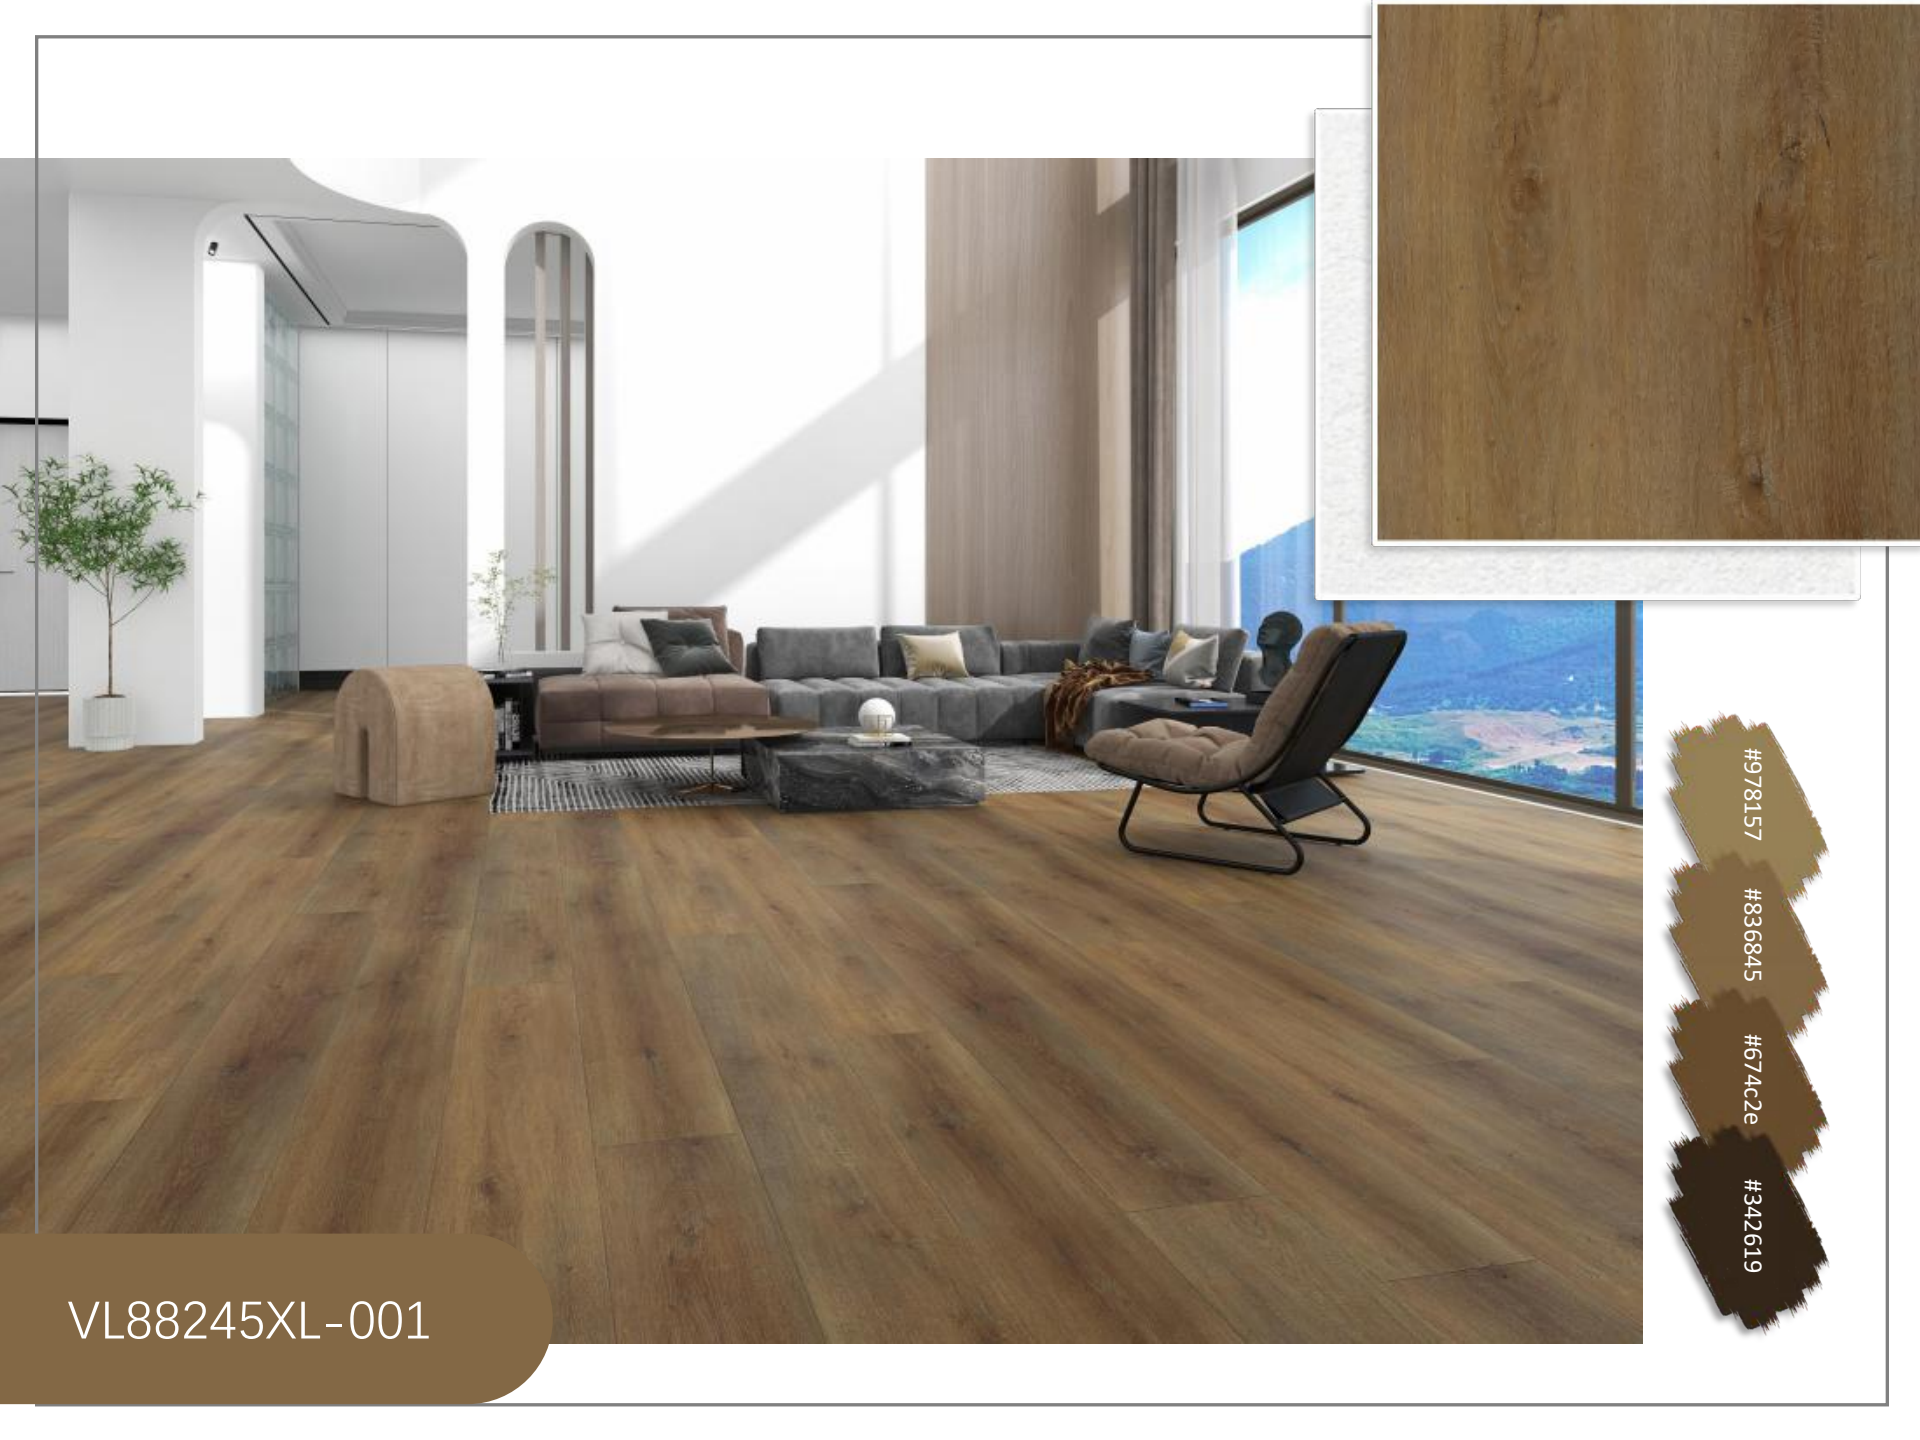

#978157

#836845

#674C2e

#342619

VL88245XL-001