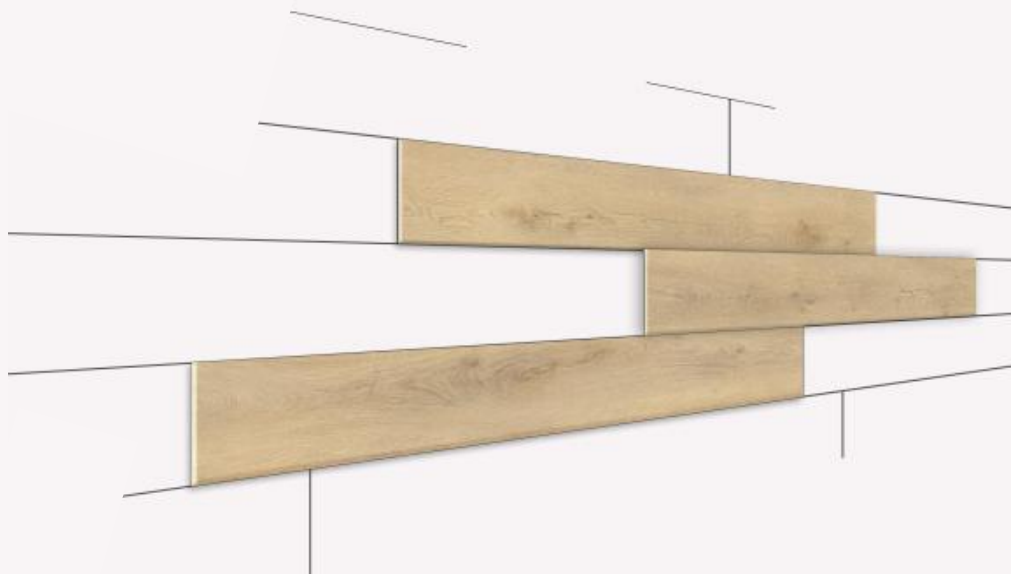

Irving Oak

VL88251XL-005

IRVING OAK

VIYI LeSUN

Connecting your space with the natural essence!

IRVING OAK

VL88251XL-005

Flooring size: 9x72"

The oak with variegated mountain veins,
Matching with scattered knots,
A natural transition of darkness to lightness,
It shows respect for original of wood...

Rich texture

From nature

Simple europe

IRVING OAK

VL88251XL

Layout size: 984x1890mm

VL88251XL-005

#ceb893

#9a7354

#8b7f76

VL88251XL-001

#ac8d6e