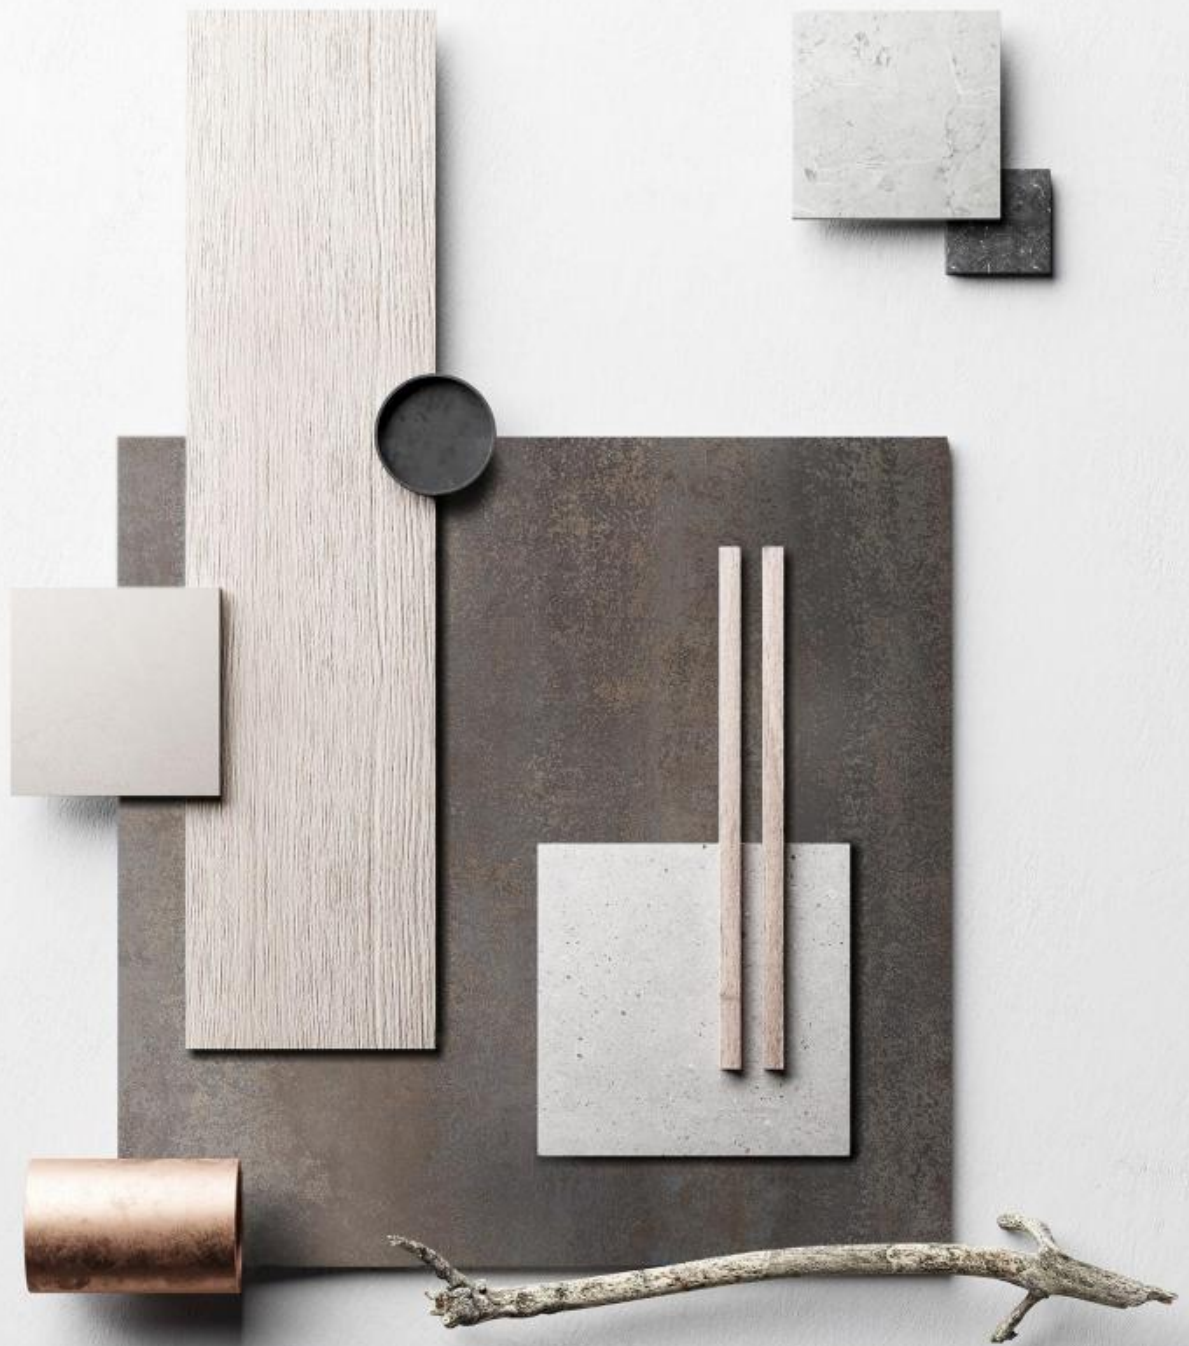

YEARS AS SONGS

Dijon Rust

VL89738L-005

Layout Size:1284 X 1570mm

“

**Delicate texture and
rich colors create a
thick sense of the
times.**

”

VL89738L-005

Flooring size: 12×24"

Recognizing the need is the primary condition for design.

— Charles Eames

VL89738L-002

VL89738L-006

004

008

YOUR DESIGN
CONSULTANT