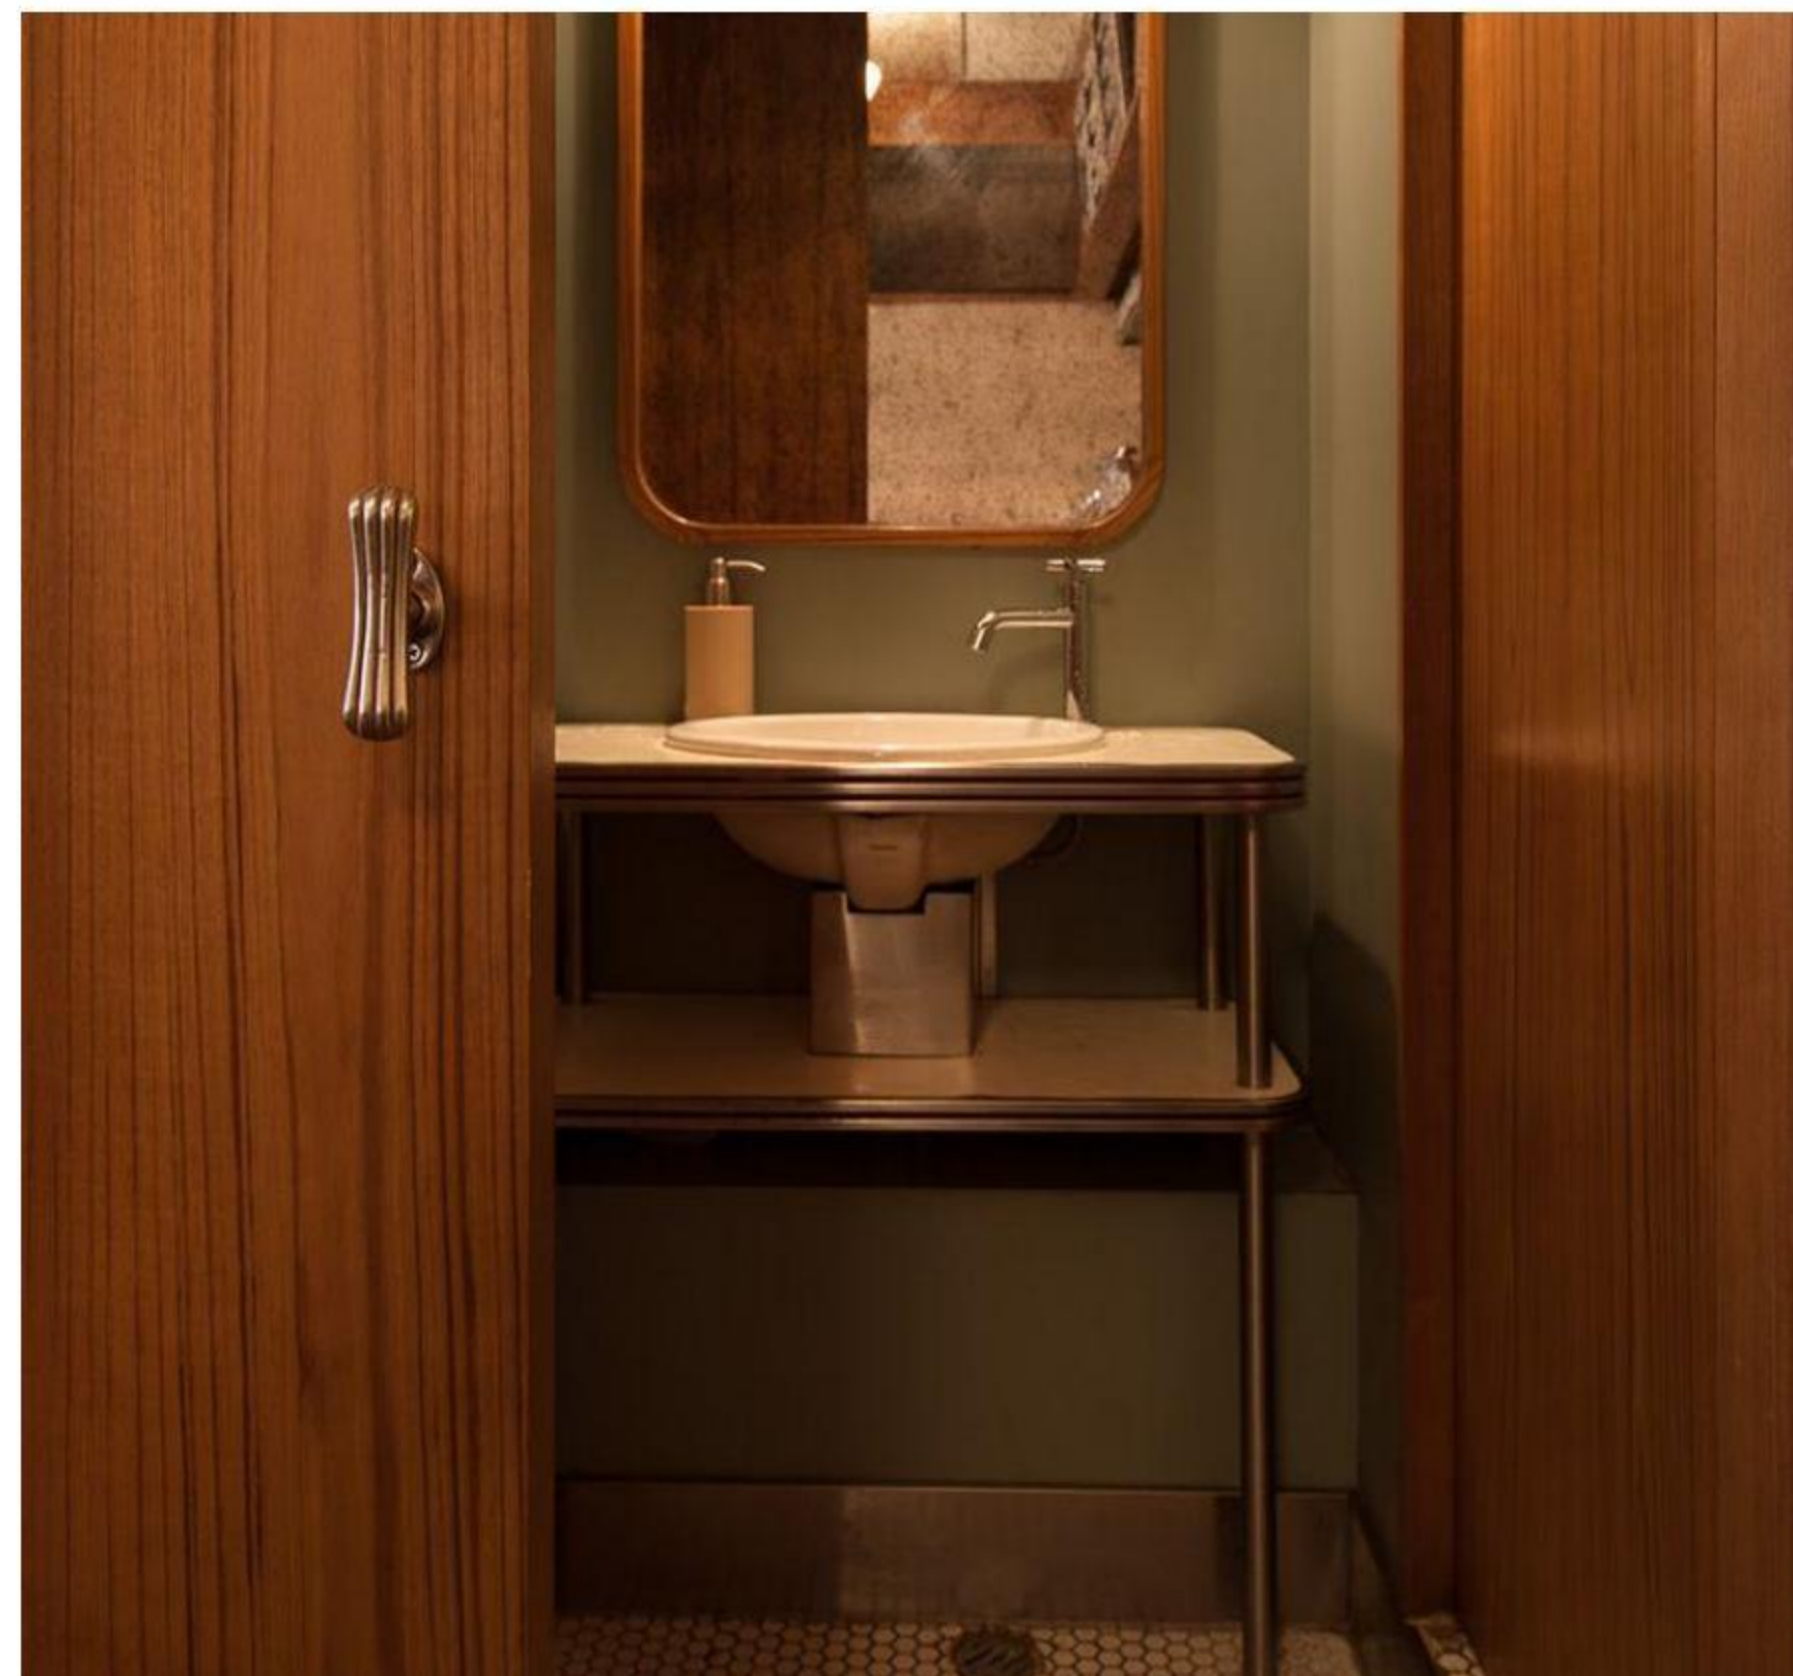

Contents

BROWN POSSIBILITIES

VL88207L-005

Urique Oak

VL88218L-006

Ware Oak

VL88293L-008

Fasa Hickory